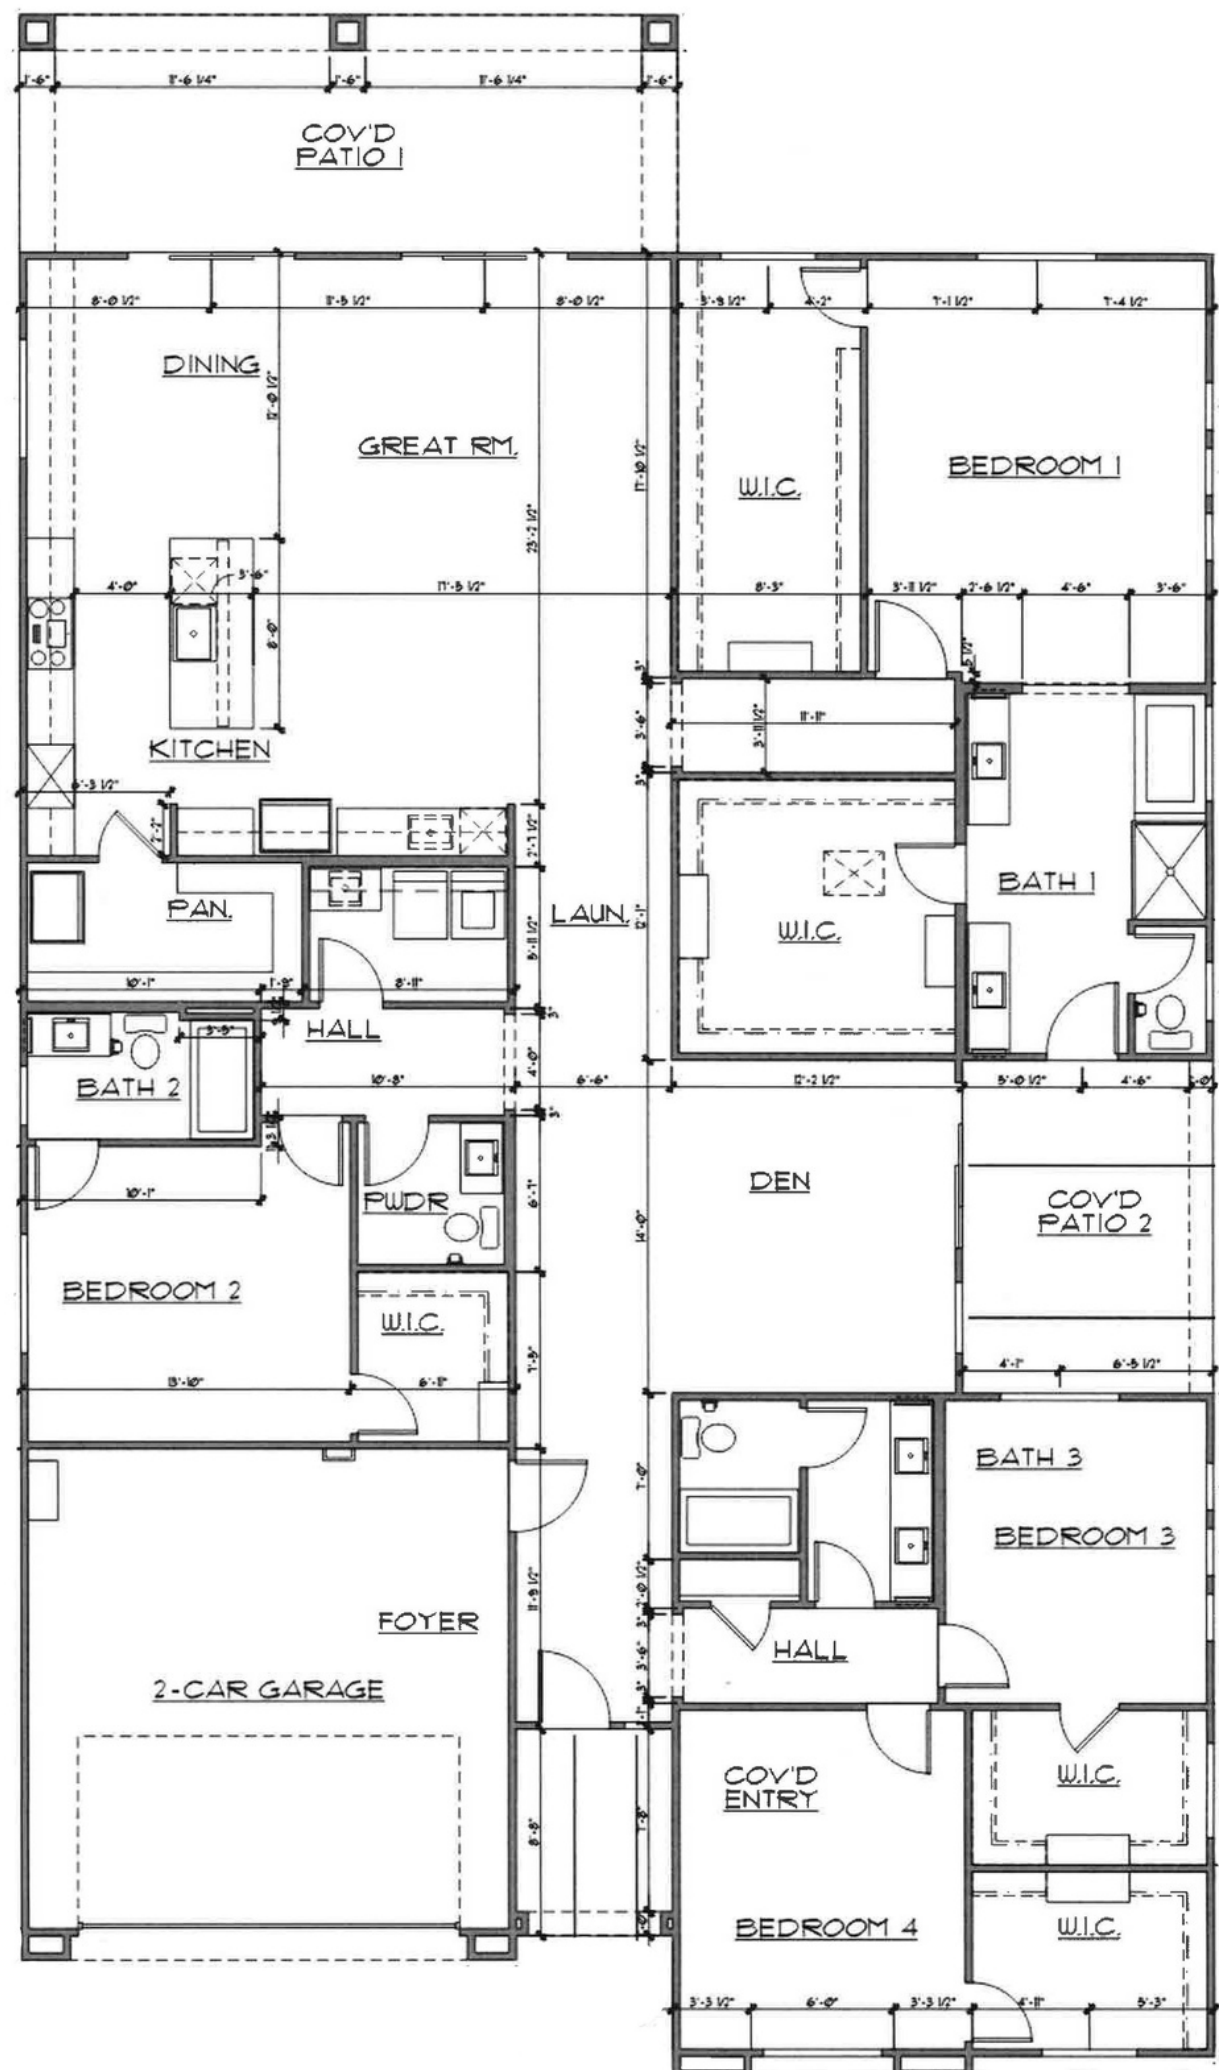

GRAND FAIR POINTE

THE BALLET COLLECTION

LOCATED IN BEAUTIFUL SOUTHWEST LAS VEGAS!

2 EXCEPTIONAL FLOORPLANS

ALL SINGLE STORY COMMUNITY

SOLAR INCLUDED 

ANDANTE
 2,353-2,593 SQ. FT.
 4-5 BEDS
 3.5 BATHS
 2-3 CAR GARAGE

2,353 - 2,593 SQ. FT.

4-5 BEDS

3.5 BATHS

2-3 CAR GARAGE

SOLAR INCLUDED

OPTIONS:

- BED 5 ILO DEN (5 BED, 3.5 BATH)
- LUXURY SHOWER
- 12' MULTI-SLIDE SLIDING GLASS DOOR
- PRIMARY BEDROOM SLIDING GLASS DOOR

- GARAGE SERVICE DOOR
- 3-CAR GARAGE
- FULL STUCCO COVERED PATIO
- PARTIAL STUCCO COVERED PATIO
- PARTIAL ALUMAWOOD COVERED PATIO

ALLEGRO

2,772 - 3,176 SQ. FT.

3-4 BEDS

3.5 BATHS

2-3 CAR GARAGE

SOLAR INCLUDED

OPTIONS:

- MULTI-GEN SUITE
- LUXURY SPA BATH
- LUXURY SHOWER
- LUXURY PANTRY
- 15' MULTI-SLIDE GLASS DOOR
- BONUS AREA
- SUPER DEN
- FULL STUCCO COVERED PATIO
- WINDOW COVERINGS
- SPLIT 1-CAR GARAGE
- 3-CAR TANDEM GARAGE

AND MUCH MORE!

2,353-2,593 SQ FT
 4-5 BEDS
 3.5 BATHS
 DEN
 2-CAR GARAGE

GRAND FAIR POINTE
 THE BALLET COLLECTION

2,772-3,176 SQ FT
 3-4 BEDS
 2.5-3.5 BATHS
 MULTI-GEN OPTION
 DEN
 2-3 CAR GARAGE

GRAND FAIR POINTE