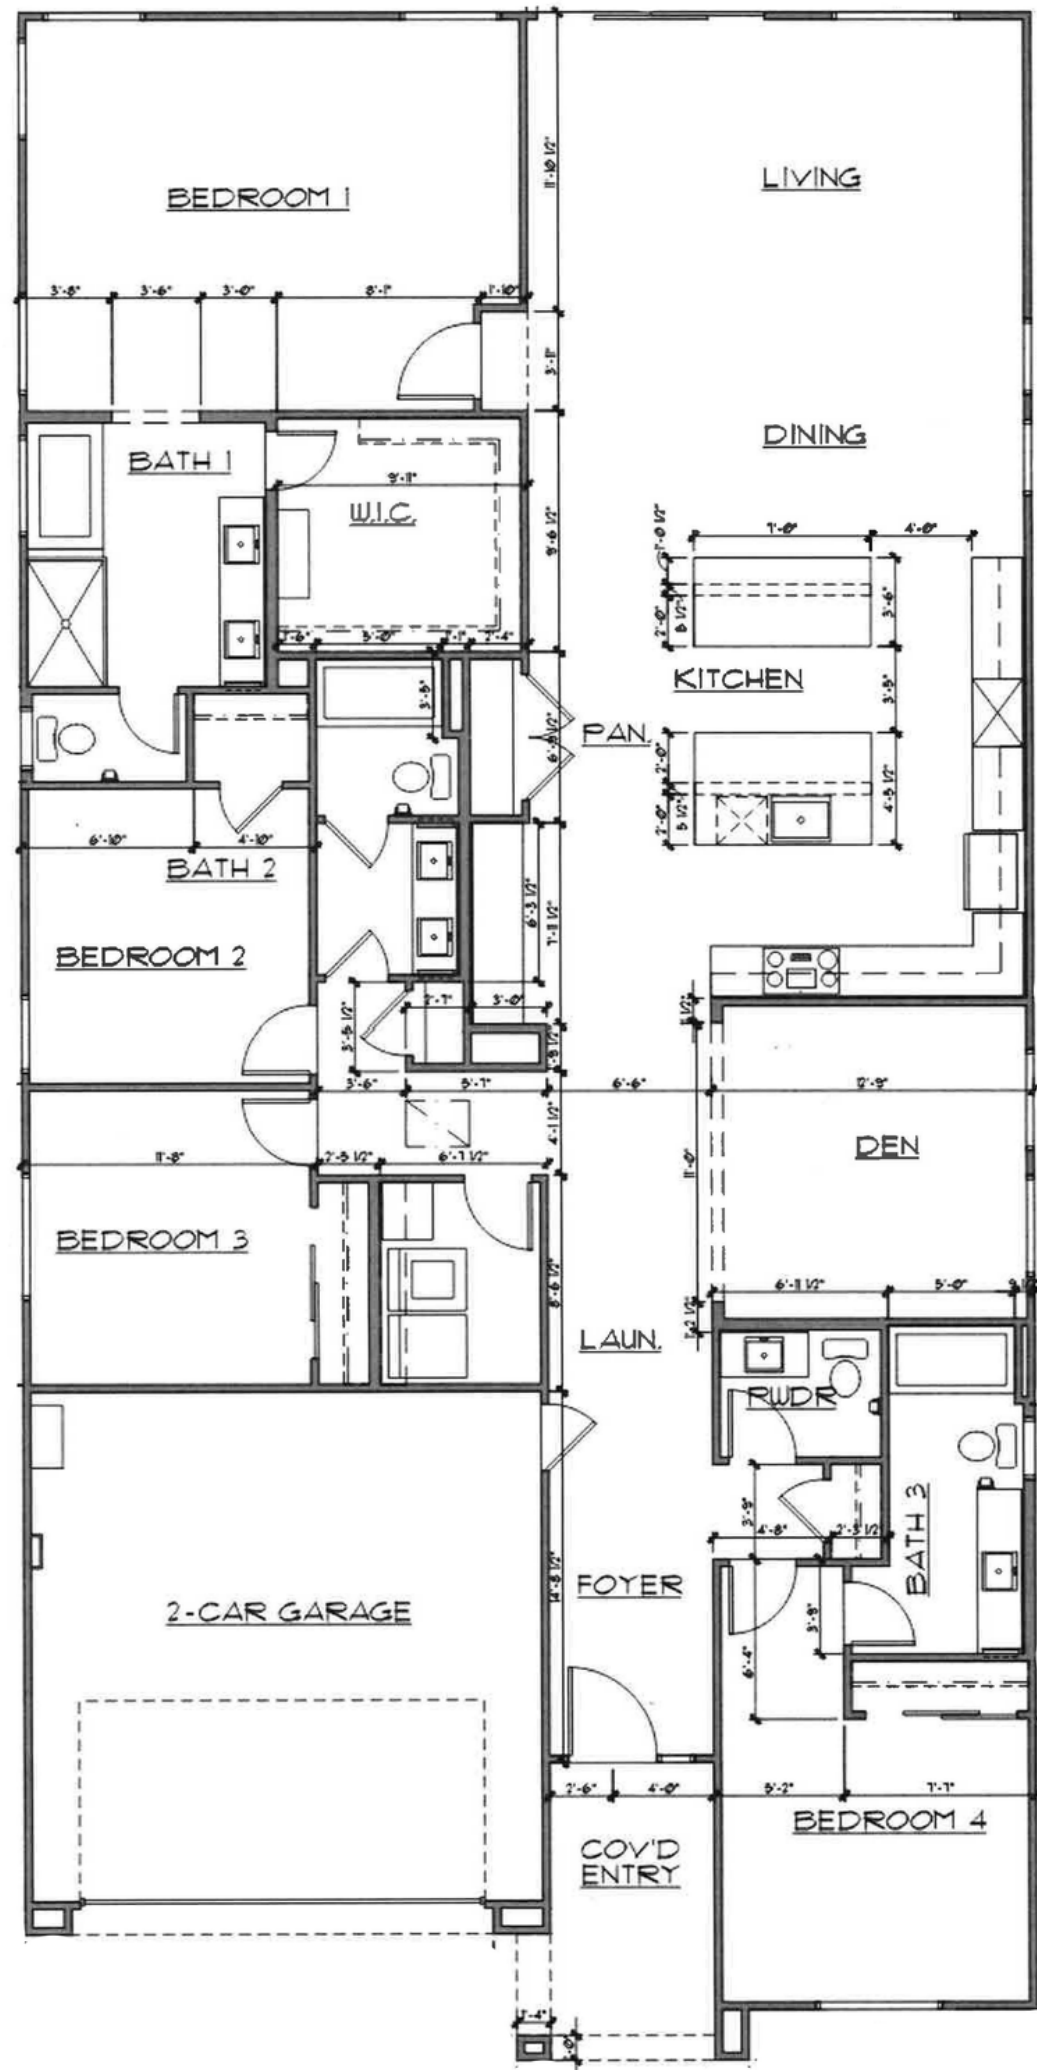

GRAND FAIR POINTE

THE BALLET COLLECTION

LOCATED IN BEAUTIFUL SOUTHWEST LAS VEGAS!

2 EXCEPTIONAL FLOORPLANS

ALL SINGLE STORY COMMUNITY

SOLAR INCLUDED 

ANDANTE
 2,353-2,593 SQ. FT.
 4-5 BEDS
 3.5 BATHS
 2-3 CAR GARAGE

12 X 24" MODERN TILE
5-1/2" BASEBOARDS
6" CABINET PULLS
SOFT-CLOSE CABINETS
QUARTZ KITCHEN COUNTERTOP
MOEN PLUMBING FIXTURES THROUGHOUT
UNDERMOUNT SINKS THROUGHOUT
BACK LIT MIRRORS IN PRIMARY BATH

ANDANTE

ALLEGRO

2,772 - 3,176 SQ. FT.

3-4 BEDS

3.5 BATHS

2-3 CAR GARAGE

SOLAR INCLUDED

OPTIONS:

- MULTI-GEN SUITE
- LUXURY SPA BATH
- LUXURY SHOWER
- LUXURY PANTRY
- 15' MULTI-SLIDE GLASS DOOR
- BONUS AREA
- SUPER DEN
- FULL STUCCO COVERED PATIO
- WINDOW COVERINGS
- SPLIT 1-CAR GARAGE
- 3-CAR TANDEM GARAGE

AND MUCH MORE!

2,353-2,593 SQ FT
 4-5 BEDS
 3.5 BATHS
 DEN
 2-CAR GARAGE

GRAND FAIR POINTE
 THE BALLET COLLECTION

2,772-3,176 SQ FT
 3-4 BEDS
 2.5-3.5 BATHS
 MULTI-GEN OPTION
 DEN
 2-3 CAR GARAGE

GRAND FAIR POINTE